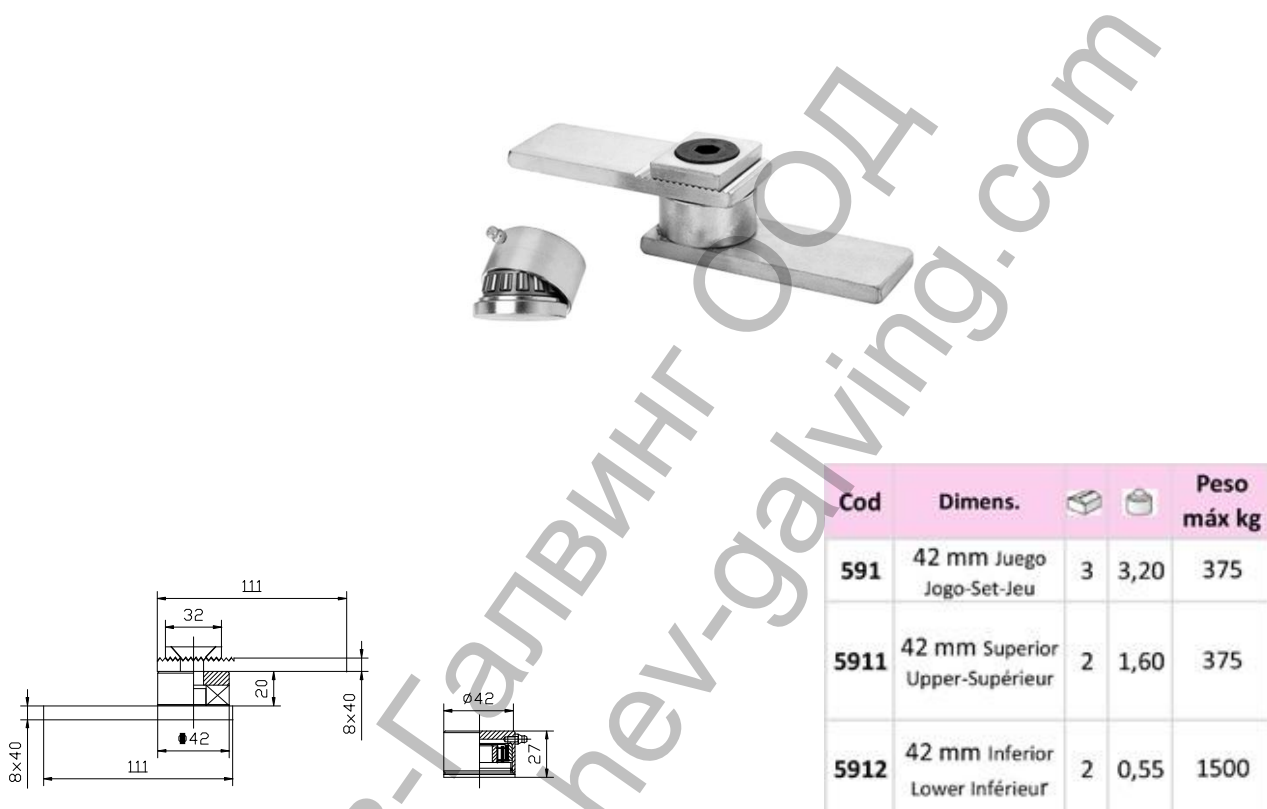

Панта Estebro® за заваряване за летящи врати горна с рамо, с лагер ф 42x180 мм, 5911

Cod	Dimens.			Peso máx kg
591	42 mm Juego Jogo-Set-Jeu	3	3,20	375
5911	42 mm Superior Upper-Supérieur	2	1,60	375
5912	42 mm Inferior Lower Inférieur	2	0,55	1500

Family: Swing gates

Material: Stainless steel AISI 303, Stainless steel AISI 304L

Finish: -----

Maximum weight supported*: See table

Description: It is composed of two parts: Upper and Lower. The upper part is installed by welding the square to the upper part of the door and the plate to the frame, otherwise by fitting it into the concrete of the wall. The lower part is welded to the piece installed on the floor and to the lower part of the door, allowing its opening and closing.

*In perfect conditions of installation, usage and maintenance.

Продукт: [Панта Estebro® за заваряване за летящи врати горна с рамо, с лагер ф 42x180 мм, 5911](#)

Категория: [Панти за заваряване](#)

Бранд: [Estebro®](#)